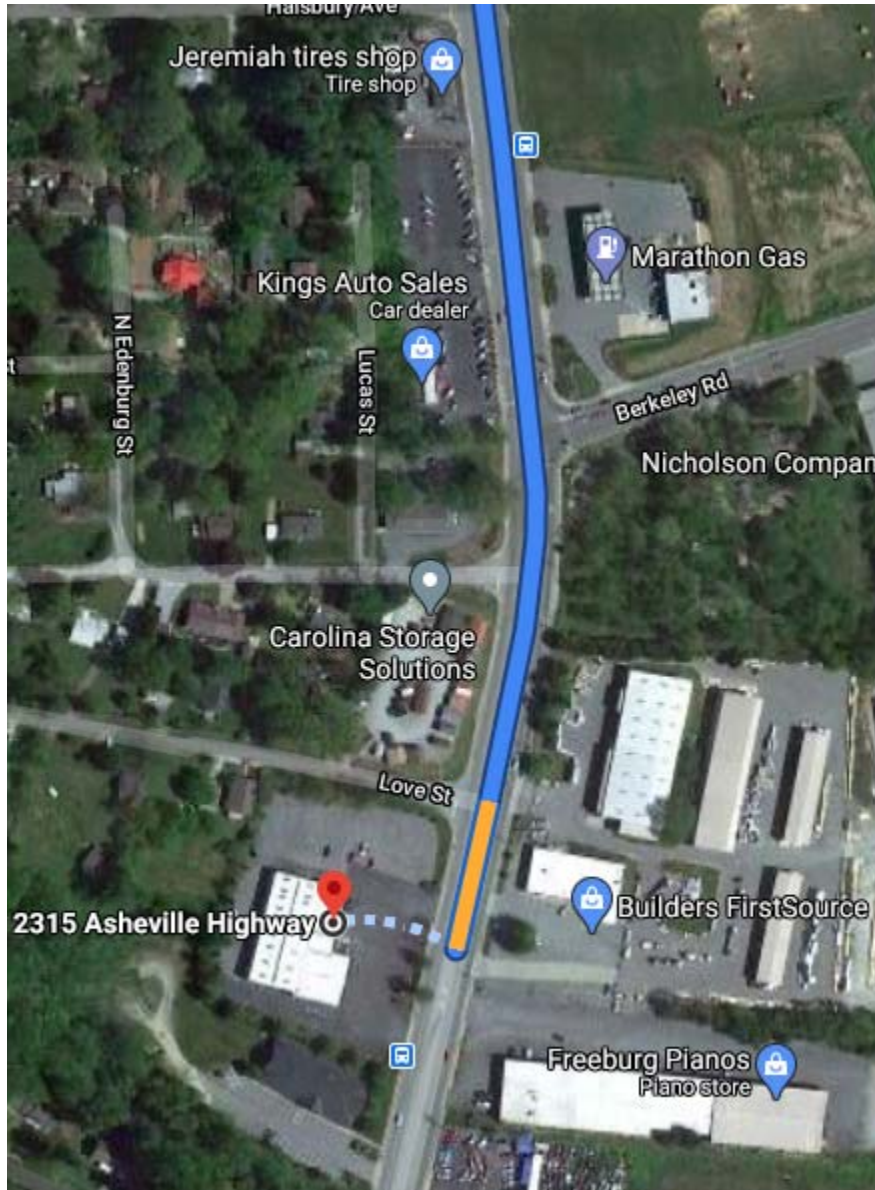

From Asheville

A Division of RTA of WNC

Address: 1 Doctors Park – Asheville, NC 28801 **Phone:** (828) 253-5314 **Fax:** (828) 253-0434 **Web:** www.ashevilleurological.com