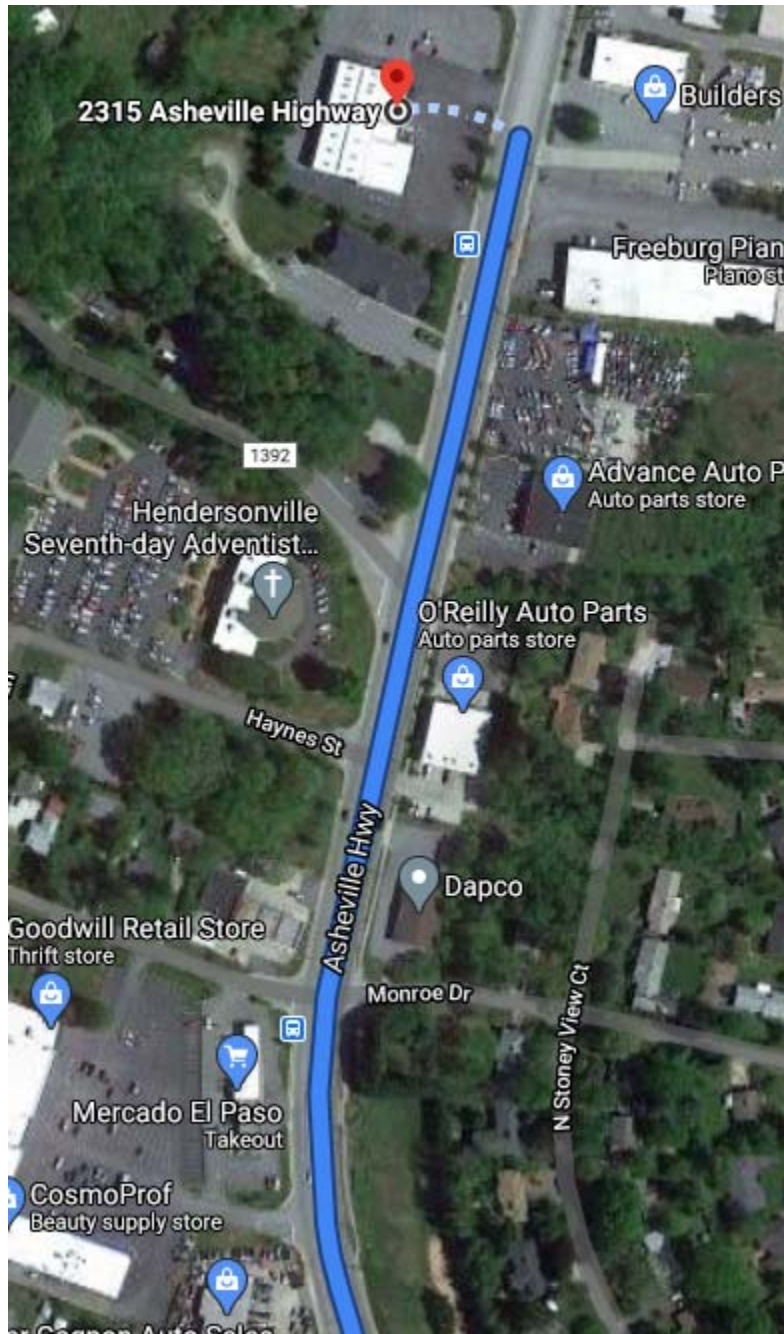

From Downtown Hendersonville

A Division of RTA of WNC

Address: 1 Doctors Park – Asheville, NC 28801 **Phone:** (828) 253-5314 **Fax:** (828) 253-0434 **Web:** www.ashevilleurological.com